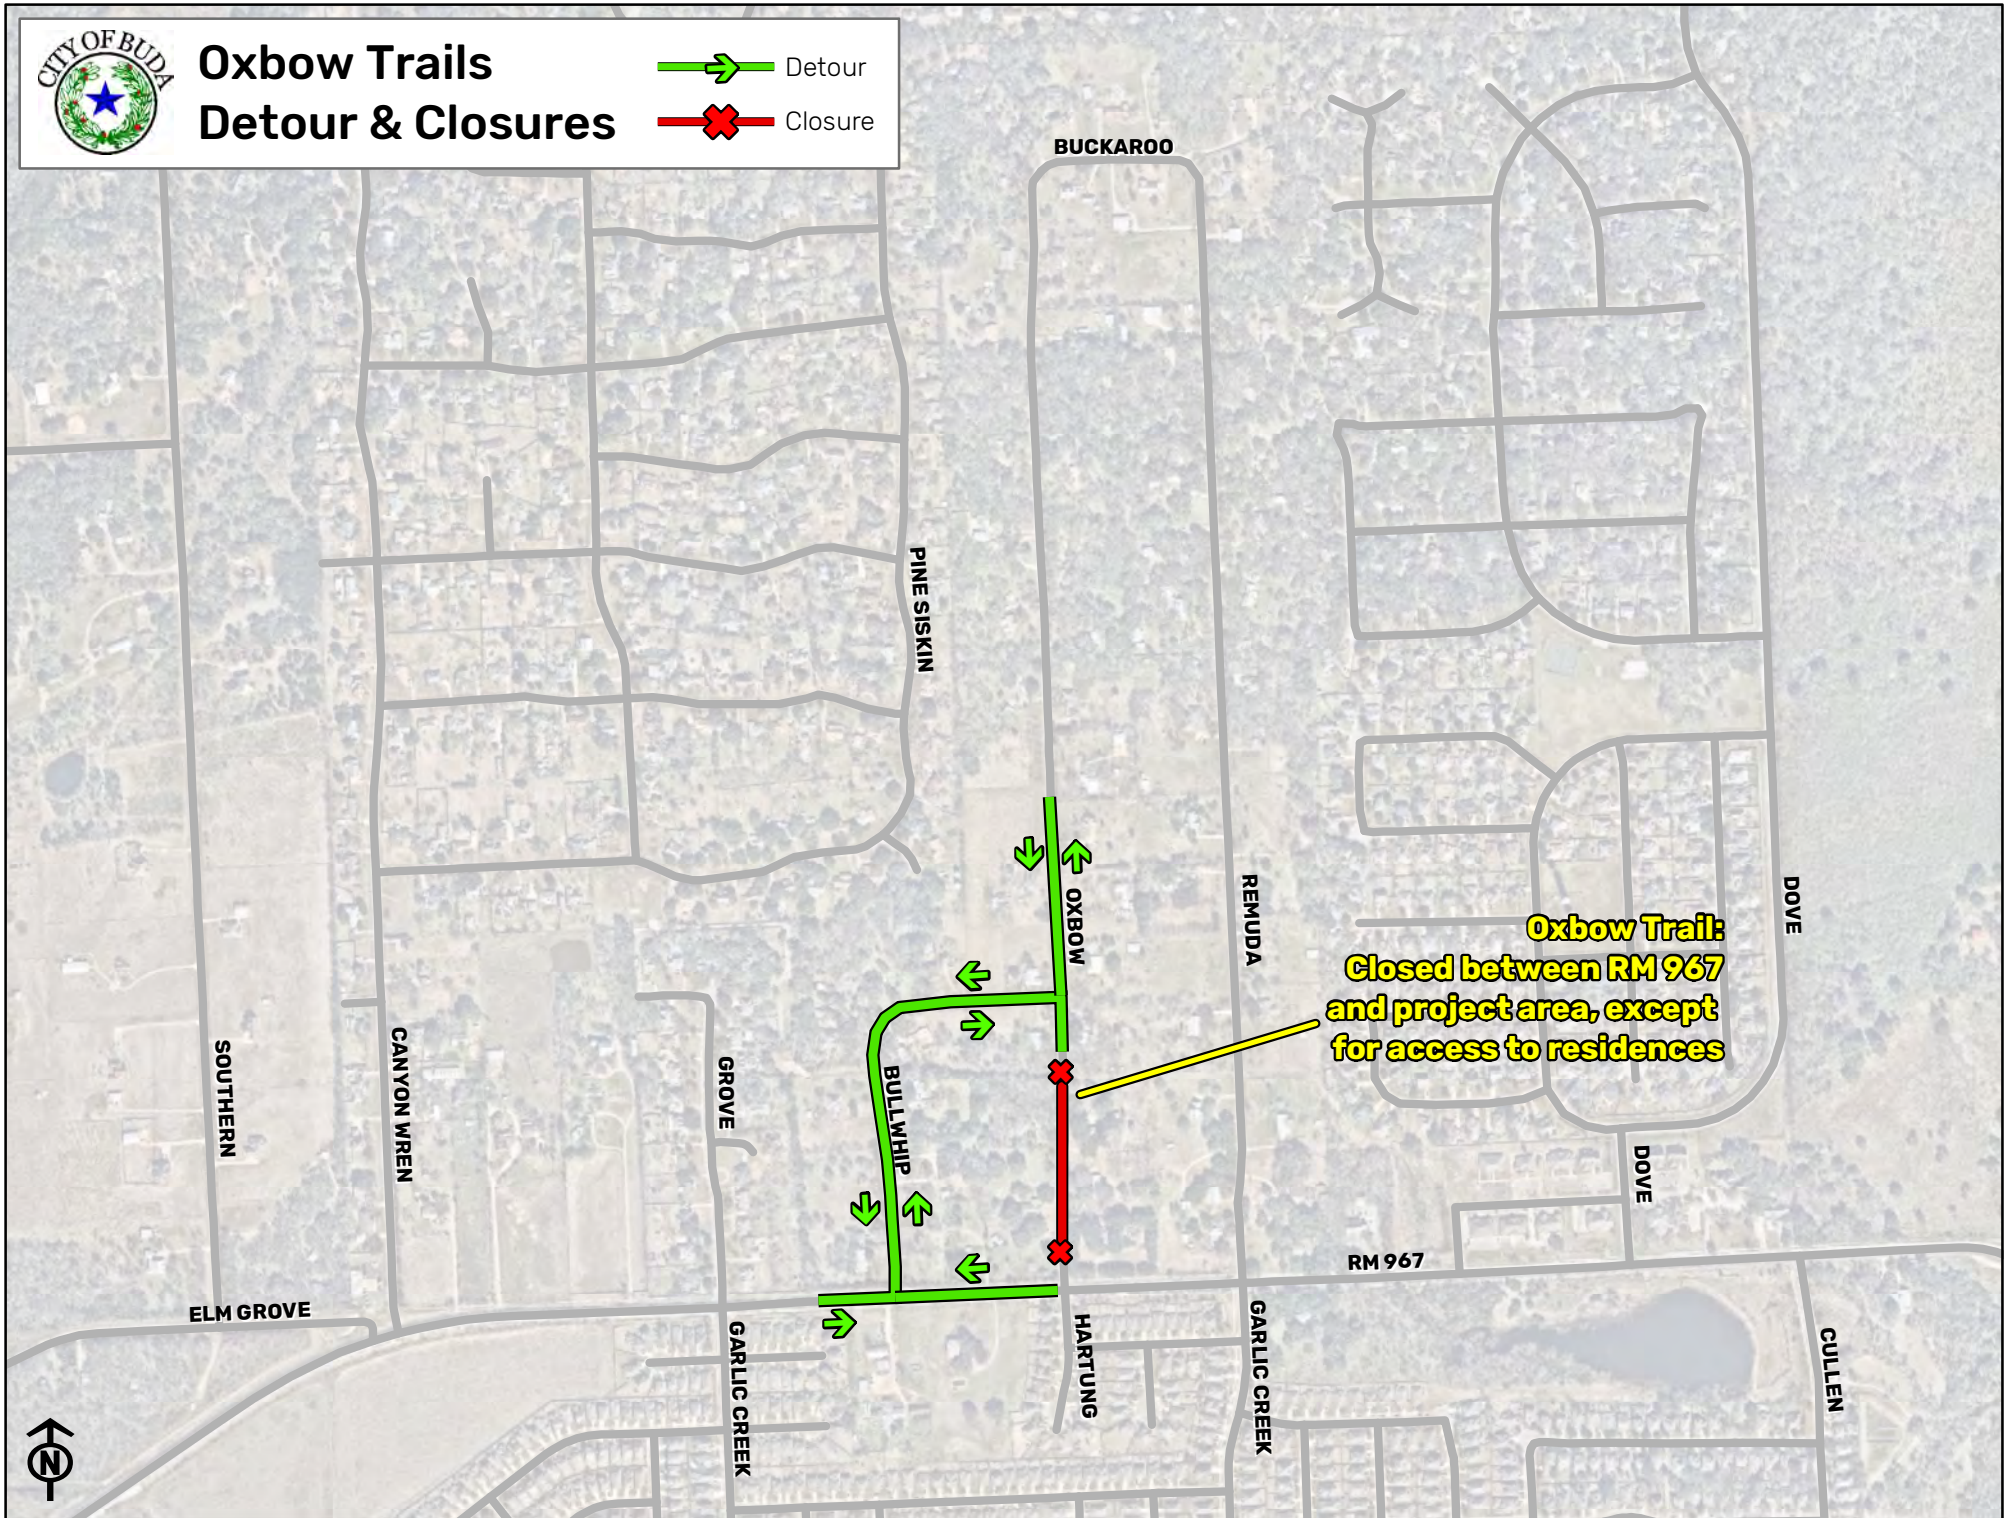

Oxbow Trails Detour & Closures

-  Detour
-  Closure

**Oxbow Trail:
Closed between RM 967
and project area, except
for access to residences**